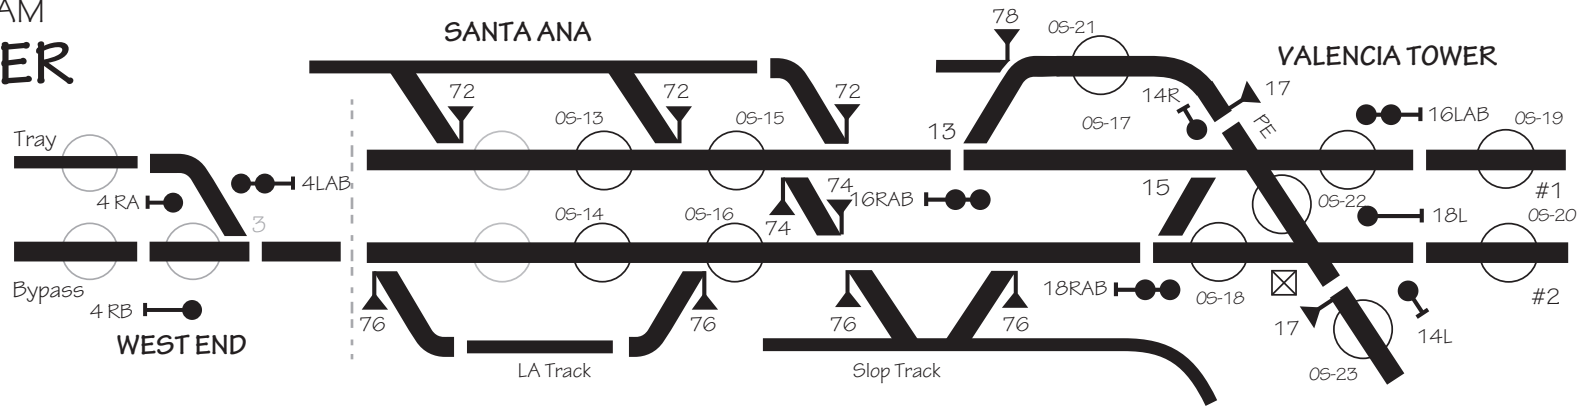

# SMINI CONNECTION DIAGRAM VALENCIA TOWER

USIC ADDRESS (SW 1)

Rev. 8-14-10

VARIABLE	FUNCTION	PIN	PORT	CARD
4-RA	Tray Red	A0	A	1
4-RA	Tray Yellow	A1		
4-RA	Tray Green	A2		
4-RB	Bypass Red	A3		
4-RB	Bypass Yellow	A4		
4-RB	Bypass Green	A5		
UL-72	Unlock 72	A6		
UL-74	Unlock 74	A7		
4-LA	Upper Red	B0	B	1
4-LA	Upper Yellow	B1		
4-LA	Upper Green	B2		
4-LB	Lower Red	B3		
4-LB	Lower Yellow	B4		
4-LB	Lower Green	B5		
UL-76	Unlock 76	B6		
UL-78	Unlock 78	B7		
16-RA	Upper Red	C0	C	1
16-RA	Upper Yellow	C1		
16-RA	Upper Green	C2		
16-RB	Lower Red	C3		
16-RB	Lower Yellow	C4		
16-RB	Lower Green	C5		
SW-13	Switch 13 Normal	C6		
SW-13	Switch 13 Reverse	C7		

VARIABLE	FUNCTION	PIN	PORT	CARD
18-RA	Upper Red	A0	A	1
18-RA	Upper Yellow	A1		
18-RA	Upper Green	A2		
18-RB	Lower Red	A3		
18-RB	Lower Yellow	A4		
18-RB	Lower Green	A5		
SW-15	Switch 15 Normal	A6		
SW-15	Switch 15 Reverse	A7		
14-LA	PE West Red	B0	B	2
14-LA	PE West Yellow	B1		
14-LA	PE West Green	B2		
14-RB	PE East Red	B3		
14-RB	PE East Yellow	B4		
18-LA	No. 2 Red	B5		
18-LA	No. 2 Green	B7		
16-LA	Upper Red	C0	C	1
16-LA	Upper Yellow	C1		
16-LA	Upper Green	C2		
16-LB	Lower Red	C3		
16-LB	Lower Yellow	C4		
16-LB	Lower Green	C5		
UL-17	Derail Valencia Tower	C6		
		C7		

VARIABLE	FUNCTION	PIN	PORT	CARD
05-13	05 Lemon St. ML#1	A0	A	1
05-14	05 Lemon St. ML#2	A1		
05-15	05 Palmyra St. ML#1	A2		
05-16	05 Palmyra St. ML#2	A3		
05-17	05 Valencia Tower ML #1	A4		
05-18	05 Valencia Tower ML #2	A5		
05-19	05 Valencia Tower E. ML #1	A6		
05-20	05 Valencia Tower E. ML #2	A7		
05-21	05 PE Cutoff	B0	B	3
05-22	05 PE Diamond	B1		
SW-13	Switch 13 position	B2		
SW-13	Switch 13 handthrow Toggle	B3		
SW-15	Switch 15 position	B4		
SW-15	Switch 15 handthrow Toggle	B5		
UL-72	Unlock 72 handthrow Toggle	B6		
UL-74	Unlock 74 handthrow Toggle	B7		
UL-76	Unlock 76 handthrow Toggle	C0	C	1
UL-78	Unlock 78 handthrow Toggle	C1		
UL-17	Unlock 17 Derail Toggle	C2		
05-23	05 PE	C3		
		C4		
		C5		
		C6		
		C7		